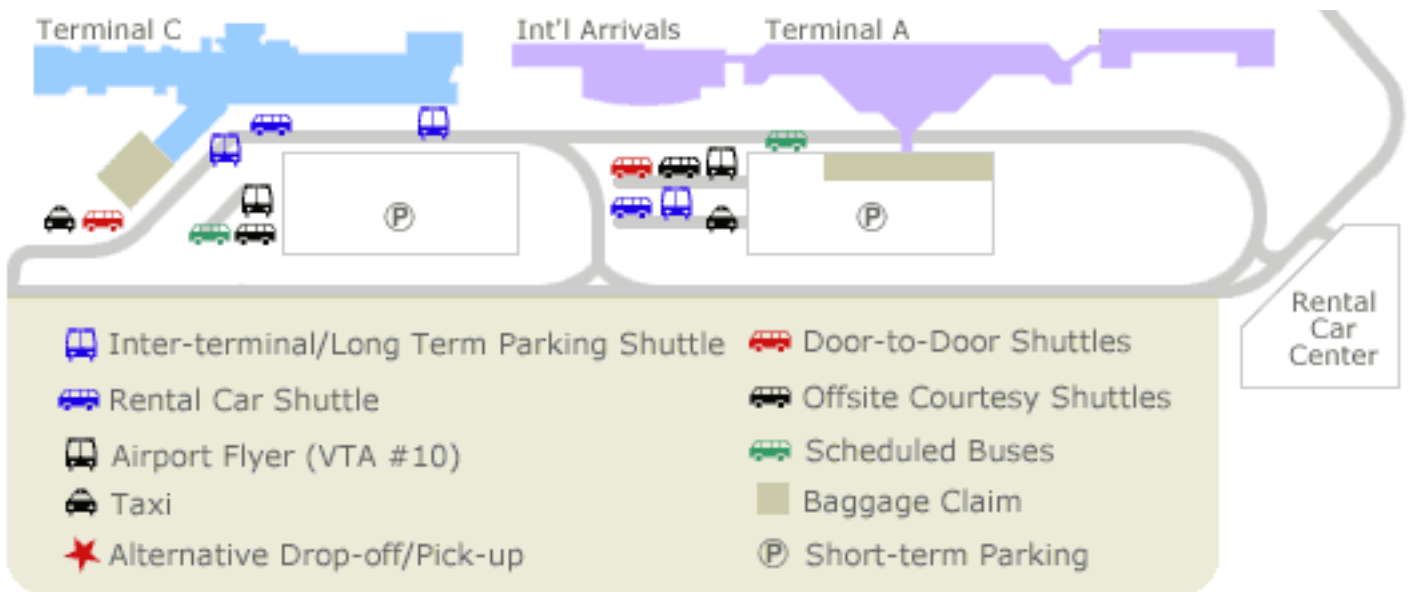

MINETA SAN JOSE INTERNATIONAL AIRPORT

Charter buses pick up curbside after group has picked up luggage and called vendor dispatch to meet group.

SuperShuttle vans -

Terminal A: Across street inside garage by taxi stands

Terminal C: Exit, head right to the very end of the terminal building by taxi stands